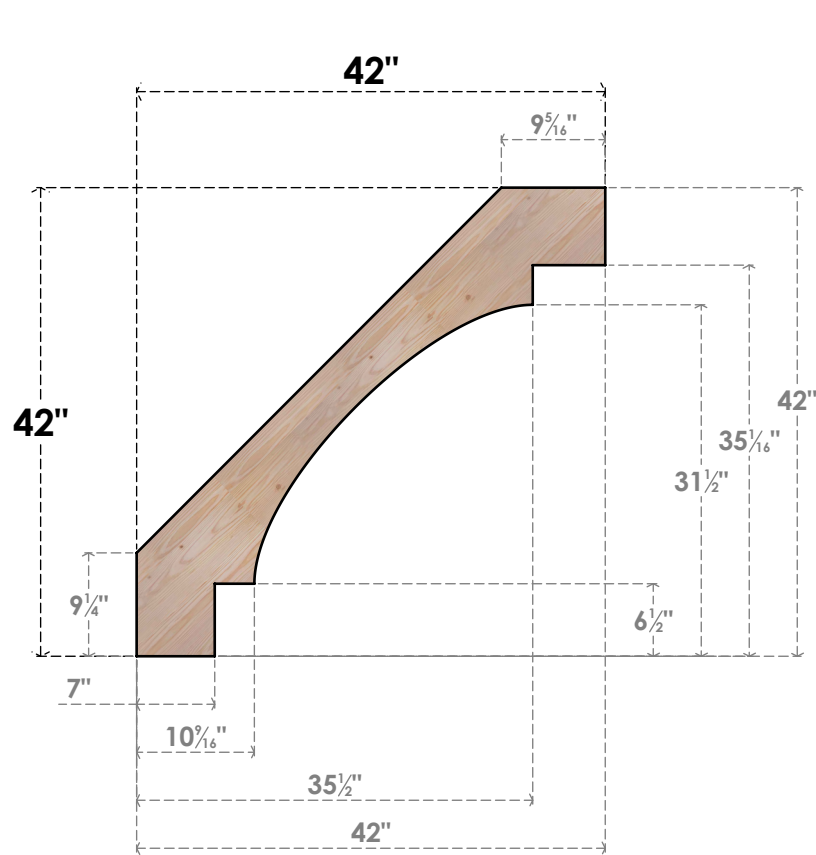

BRC06X42X42MRC00SDF

5 1/2"W X 42"D X 42"H MERCED SMOOTH BRACE, DOUGLAS FIR

SIDE

FRONT

EKENA MILLWORK
 2300 WEST MAIN ST.
 CLARKSVILLE, TX 75426
 TOLL FREE: 866-607-0453
 WWW.EKENAMILLWORK.COM

NOTES

1. INSTALLATION TO BE COMPLETED IN ACCORDANCE WITH MANUFACTURER'S SPECIFICATIONS.
2. DRAWING MAY NOT BE TO SCALE
3. THIS DRAWING IS INTENDED FOR DESIGN AND PLANNING PURPOSES ONLY.
4. ALL INFORMATION CONTAINED HEREIN WAS CURRENT AT THE TIME OF DEVELOPMENT BUT MUST BE REVIEWED AND APPROVED BY THE PRODUCT MANUFACTURER TO BE CONSIDERED ACCURATE.
5. PRODUCTS ARE NOT KILN DRIED. THIS ITEM IS UNIQUE AND WILL CONTAIN THE NATURAL VARIATIONS THAT THE WOOD SPECIES OFFERS. THIS MAY RESULT IN VARIATIONS UP TO 1/4"