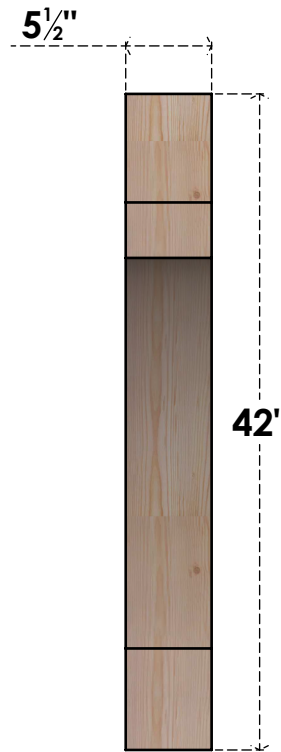

BRC06X42X42MRC00SDF

5 1/2"W X 42"D X 42"H MERCED SMOOTH BRACE, DOUGLAS FIR

SIDE

FRONT

EKENA MILLWORK
 2300 WEST MAIN ST.
 CLARKSVILLE, TX 75426
 TOLL FREE: 866-607-0453
 WWW.EKENAMILLWORK.COM

NOTES

1. INSTALLATION TO BE COMPLETED IN ACCORDANCE WITH MANUFACTURER'S SPECIFICATIONS.
2. DRAWING MAY NOT BE TO SCALE
3. THIS DRAWING IS INTENDED FOR DESIGN AND PLANNING PURPOSES ONLY.
4. ALL INFORMATION CONTAINED HEREIN WAS CURRENT AT THE TIME OF DEVELOPMENT BUT MUST BE REVIEWED AND APPROVED BY THE PRODUCT MANUFACTURER TO BE CONSIDERED ACCURATE.
5. PRODUCTS ARE NOT KILN DRIED. THIS ITEM IS UNIQUE AND WILL CONTAIN THE NATURAL VARIATIONS THAT THE WOOD SPECIES OFFERS. THIS MAY RESULT IN VARIATIONS UP TO 1/4"